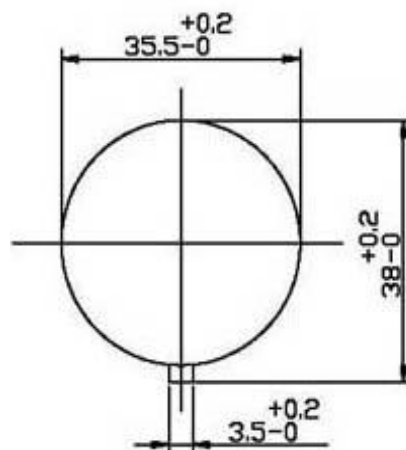

Technical data:  
 Oven lamps with 16mm glass cover  
 lampholder: E14,15W,250V,2A  
 Snap in fixing (three point)  
 connection: Tab terminal:Vertical 6.3x0.8  
 lampholder material:cermamic  
 Temperature rating of bulbs:300°Cmax  
 Model No.:BC2048(parallel)

**RoHS**

file no.	BONLE08015-1	Date	Oven lampholder	BONLE (FUZHOU) INTERNATIONAL CO.,LTD.	
Date	2008.3.15	1	material	No.	BC2048
Design	Huang	2	ceramic		
tolerance		3			
scale		4			
checher	Lin	5			