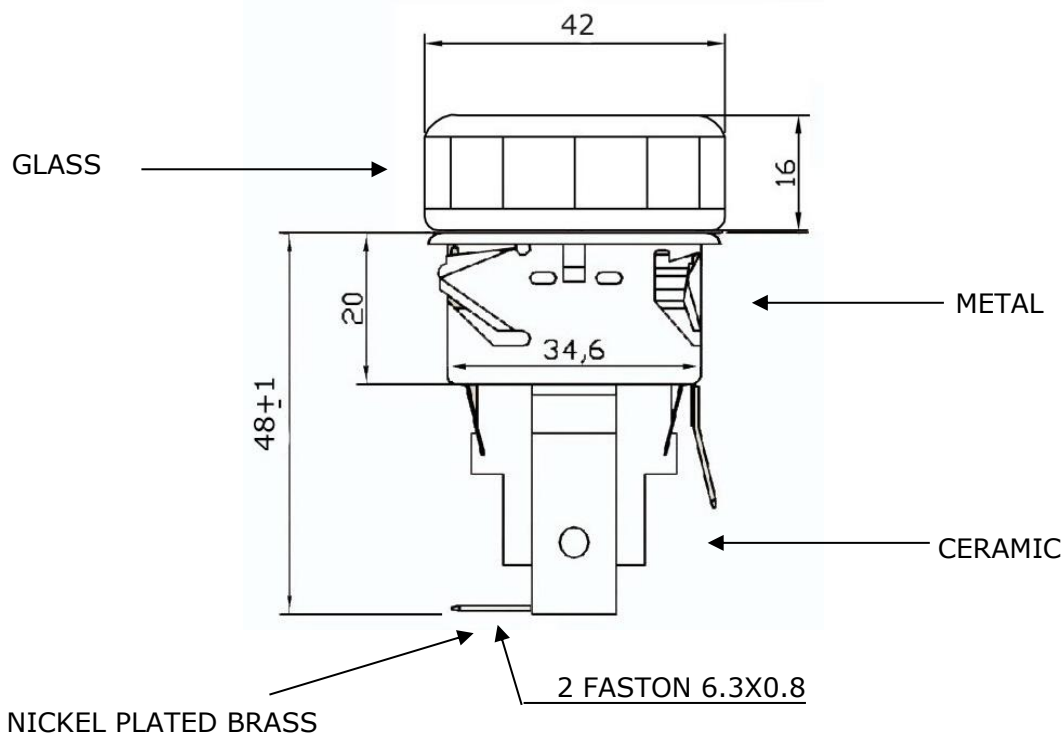

Technical data:  
 Oven lamps with 16mm glass cover  
 lampholder: E14,15W,250V,2A  
 Snap in fixing (three point)  
 connection: Tab terminal:Vertical 6.3x0.8  
 lampholder material:cermamic  
 Temperature rating of bulbs:300°Cmax  
 Model No.:BC2048(parallel)

**RoHS**

file no.	BONLE08015-1	Date	Oven lampholder	BONLE (FUZHOU) INTERNATIONAL CO.,LTD.	
Date	2008.3.15	1	material	No.	BC2048
Design	Huang	2	ceramic		
tolerance		3			
scale		4			
checher	Lin	5			